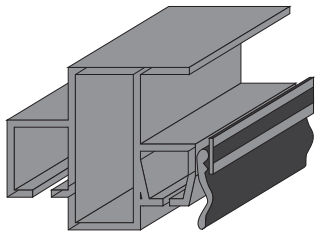

Part No: 6001
Carmo Strap

**Cable Curtain
Shroud**

**Cable Curtain
Plate**

Part No: 1010
D-Ring Ball Bearing Flat

Part No: 306
D-Ring

11m Load Restraint Rope
10mm or 12mm Thick
Available in rolls if required

Hazchem Diamond
12 Colours Available

Dangerous Good Pocket
800 x 600mm

ATTARDS

Sliding Curtains, Fleet Graphics & Truck Refinishing

(03) 9791 9992

Spare Parts *Curtain Track & Ratchets*

Structural Track

Flat Back Track